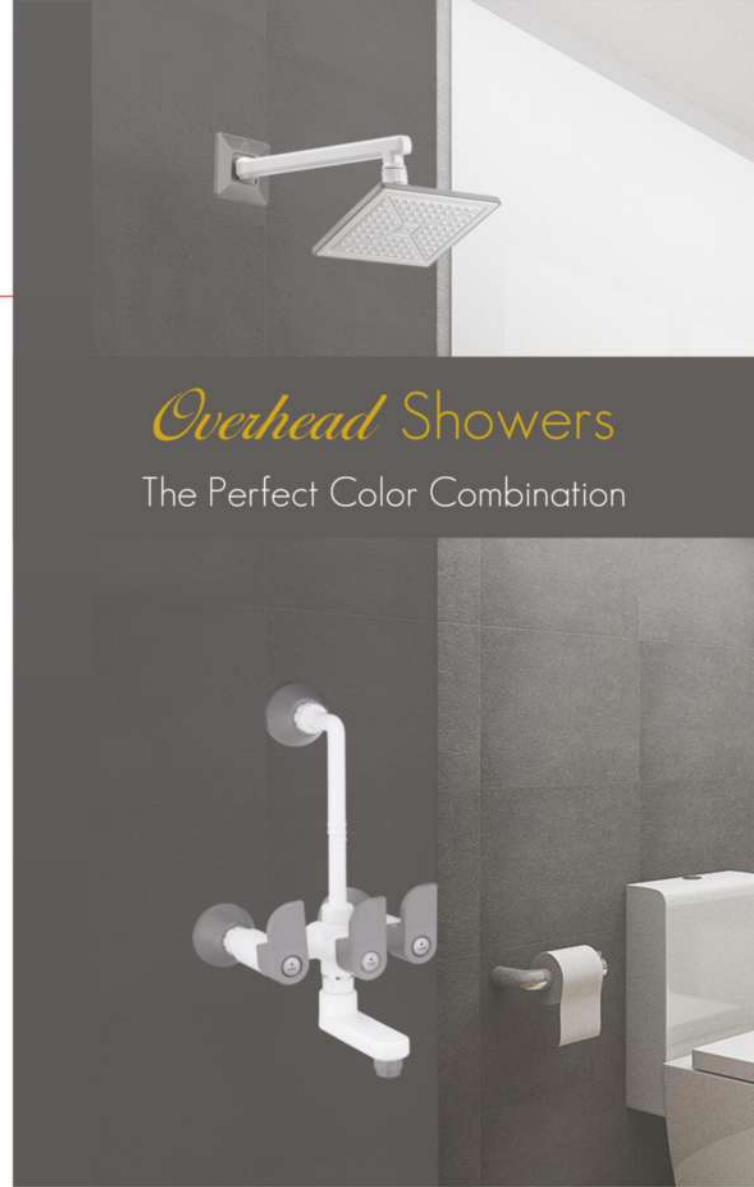

Overhead Showers
The Perfect Color Combination