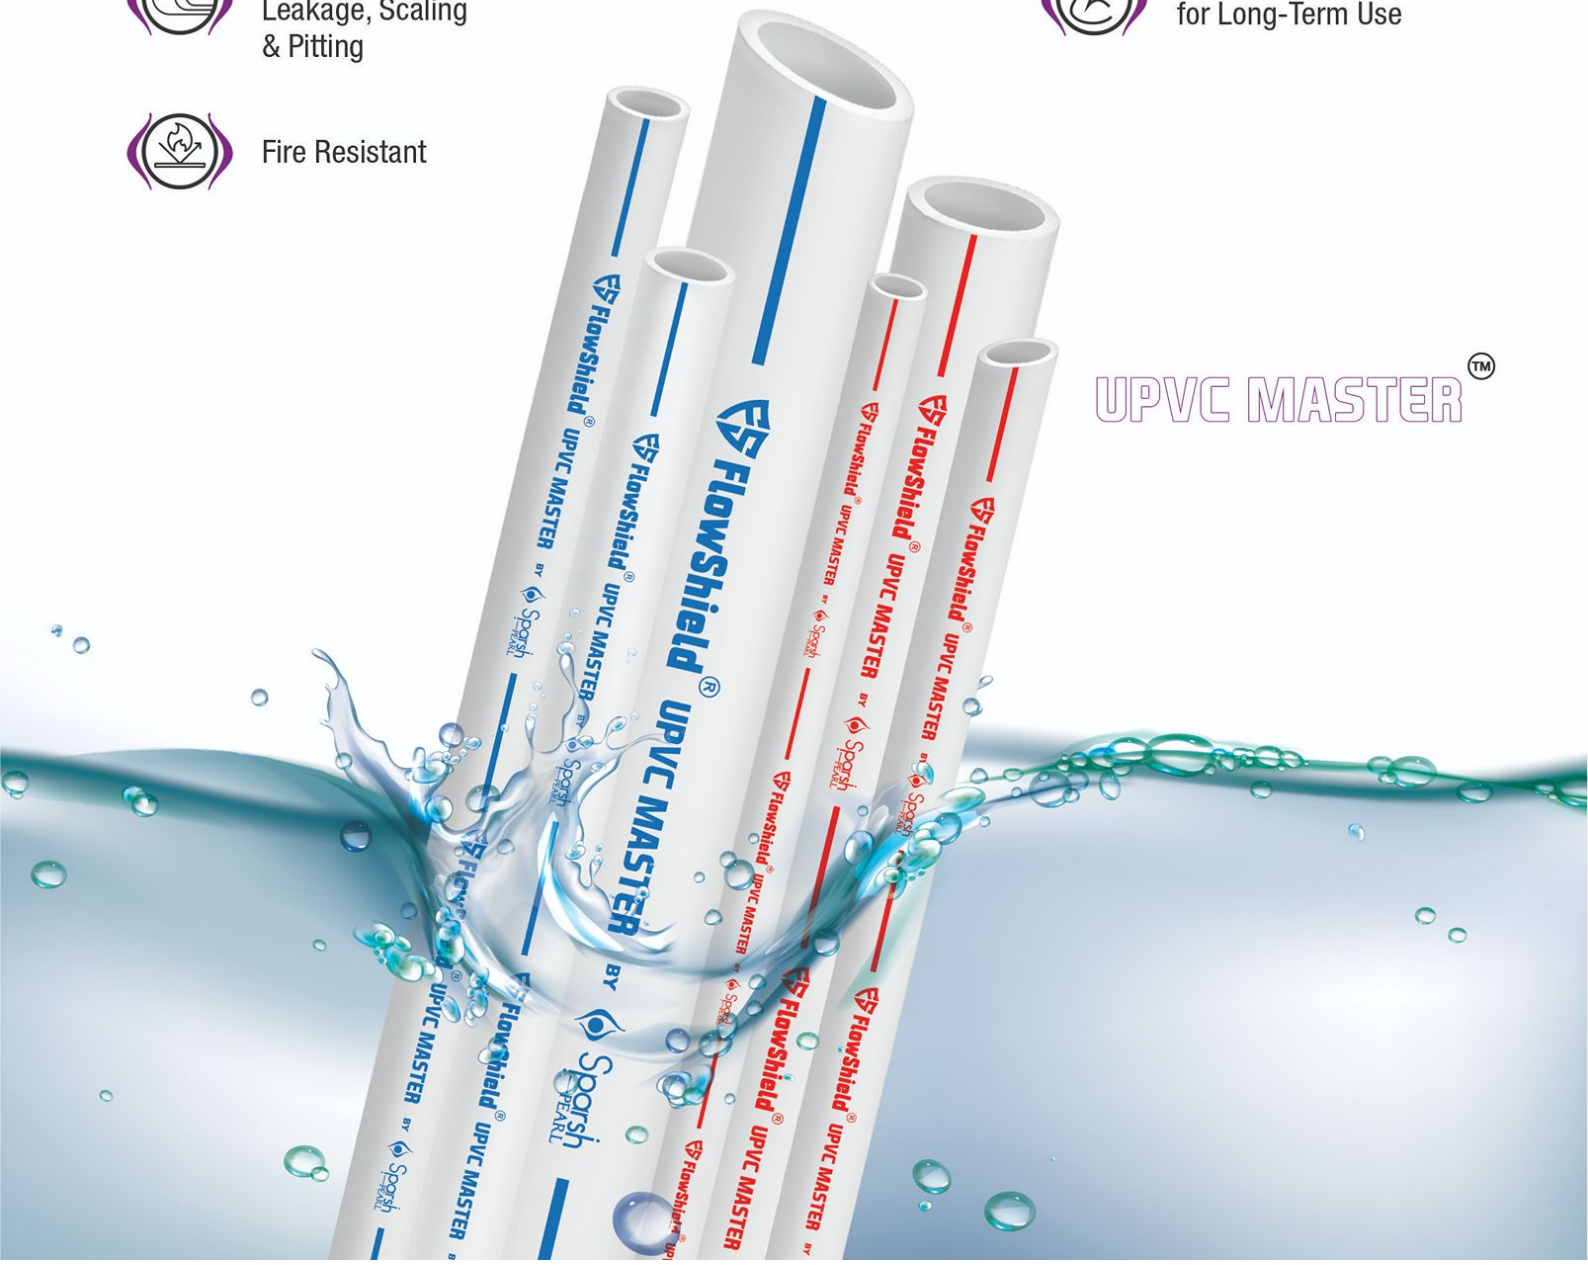

UV Resistant

No Corrosion,
Leakage, Scaling
& Pitting

Fire Resistant

Bacterial Resistant

Easy to Install

Maintenance Free

Strong & Durable
for Long-Term Use

UPVC MASTER[™]